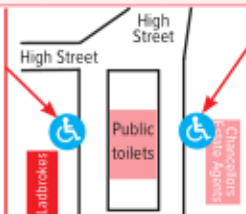

BUS STANDS at The Wharf & Thatcham Broadway

BAY	Services	Where to board at other Newbury Stops
A:	Jet Black 1 1e 3, 3a 3x 32	P, R P, R O, M, U P, R O, M, V
B:	1a, 1c, 3c 2, 2a	P, R O, M, U
C:	4, 4a, 4b CCA 8 9 41 103, 103A, 103B WBCC	N*, P, R, T*, V P, R - - P, R O, M, V -
D:	6/6a 7/7a X20 X34	P, R, T*, V O, M, V - P, R
E:	Coach Services	-
F:	National Express and Coach Services	-
G:	Setting Down Only	-
H: (Wharf Road)	Set Down Stop (except CCA to schools)	-
J: (Wharf Road)	Set Down Stop	-

Vodafone private contract service, towards the Vodafone HQ, serves Stop N in Cheap Street.

* Certain journeys only

Thatcham Broadway bus stops

West side:
JetBlack 1, 1a, 1c, 1e
to Community Hospital
and Newbury

East side:
JetBlack 1 to Reading;
1e to Falmouth Way;
41 to Cold Ash, Upper
Bucklebury & Chapel Row;
44 to Crookham Park,
Brimpton & Tadley