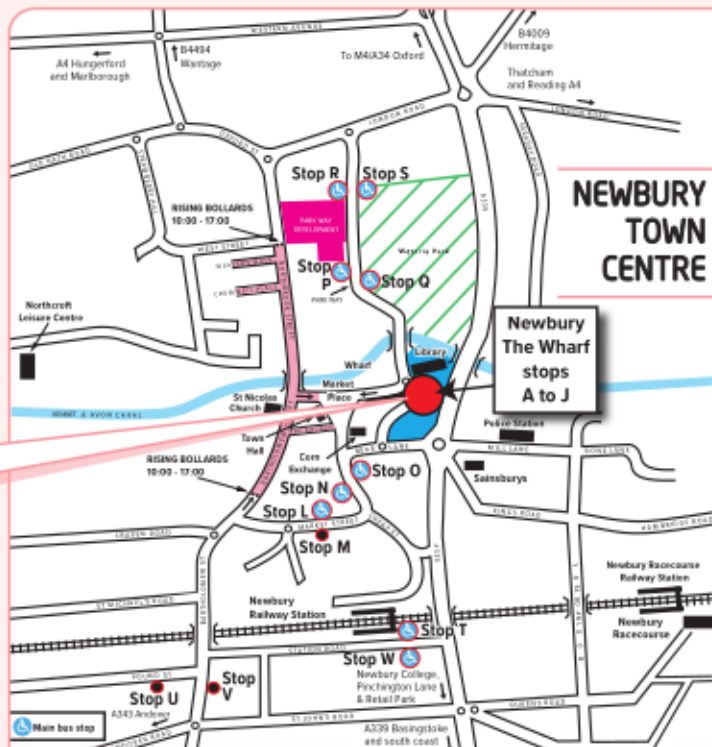

BUS STANDS at The Wharf & Thatcham Broadway

BAY	Services	Where to board at other Newbury Stops
A:	Jet Black 1 1e 3, 3a 3x 32	P, R P, R O, M, U P, R O, M, V
B:	1a, 1c, 3c 2, 2a	P, R O, M, U
C:	4, 4a, 4b CCA 8 9 41 103, 103A, 103B WBCC	N*, P, R, T*, V P, R - - P, R O, M, V -
D:	6/6a 7/7a X20 X34	P, R, T*, V O, M, V - P, R
E:	Coach Services	-
F:	National Express and Coach Services	-
G:	Setting Down Only	-
H: (Wharf Road)	Set Down Stop (except CCA to schools)	-
J: (Wharf Road)	Set Down Stop	-

Vodafone private contract service, towards the Vodafone HQ, serves Stop N in Cheap Street.

* Certain journeys only

Thatcham Broadway bus stops

West side:
JetBlack 1, 1a, 1c, 1e
to Community Hospital
and Newbury

East side:
JetBlack 1 to Reading;
1e to Falmouth Way;
41 to Cold Ash, Upper
Bucklebury & Chapel Row;
44 to Crookham Park,
Brimpton & Tadley